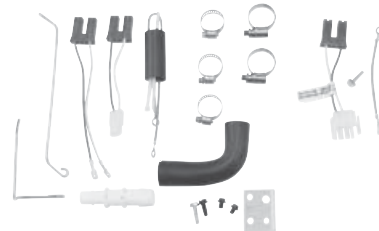

Order No. ERGEDWM

Mech motor

ERP pump motor assemblies are 100% run & water tested for quality.

Fits GE/Hotpoint dishwashers from 1971 to current.
Also fits: WD26X77, WD26X10007, WD26X10011, WD26X10013