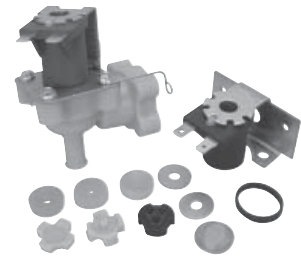

Replaces: LG #5221DD1001A

Order No. ERDW-1

Universal Dishwasher Valve

Kit contains:
5 watt coil (blue)
10 watt coil (black)
4 flow washers
(black, blue, green, yellow)

Uses existing brackets & mounting hardware
Thorough instructions with OEM
cross reference information