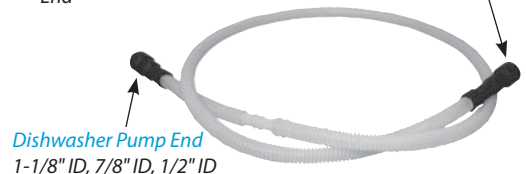

- 1/2" ID x 78" length
- Barbed section allows the
hose to adapt to the newer
Whirlpool/Kenmore
machines and can be
cut & used as extension hose

End

Molded Barbed
Section

Sink End
1" ID, 3/4" ID, 5/8" ID

Dishwasher Pump End
1-1/8" ID, 7/8" ID, 1/2" ID

Order No. ERDW7

Drain Hose
5/8" x 7 ft.
Has adaptable
5/8", x 5/8", 3/4" or
1-1/4" connector

Order No. DWIP72

Universal Water Inlet Tubing

- 3/8" tubing, 72" length
- Fits 3/8" & 1/2" male compression
fittings and 1/2" FIP male fittings
- Made of PEX Tubing
- Resistant to kinks, chlorine, chloramines
and typical household cleaners