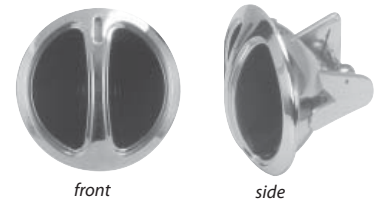

RIGHT corner gasket
Also fits: DW156

Order No. ERWD8X228

LEFT corner gasket
Also fits: DW157

Order No. ERWD8X229

Gasket
89" length, 3/8" tall
Replaces GE #WD8X229
Maytag #2450-0025

Order No. ERWD9X212

Timer knob